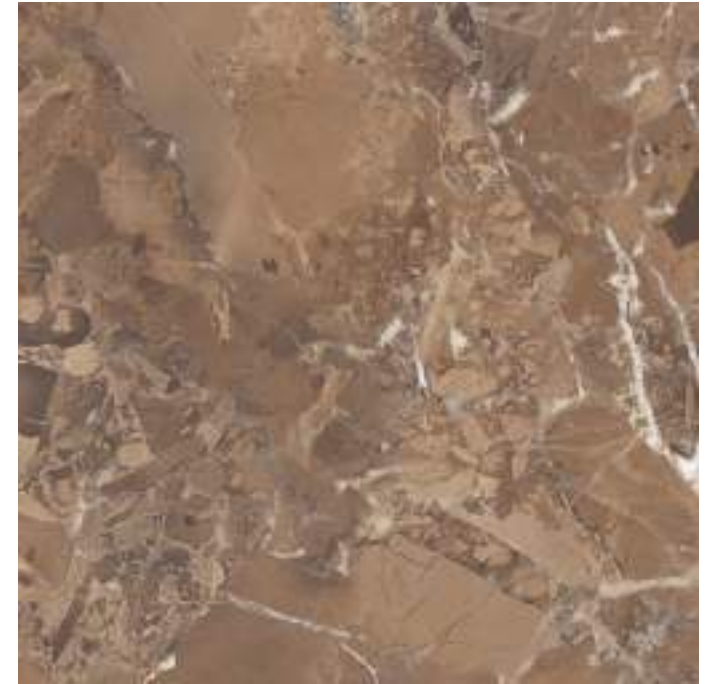

MELIBEA BROWN

HIGH GLOSS FINISH

EURO PALLET PACKING

Size	Pcs. Per Box	Sq. Mtr. Per Box	Sq. Ft. Per Box	Weight Per Box In Kgs. (approx)	Sq. Mtr. Per Container	Total Boxes Per Container	Boxes Per Pallet	Total Pallets Per Cont	Thickness (mm) (approx)	Weight / CTN (approx)
60x60cm	4 pcs.	1.44	15.5	27.5	1440.00	1000	50	20	9.00	27500