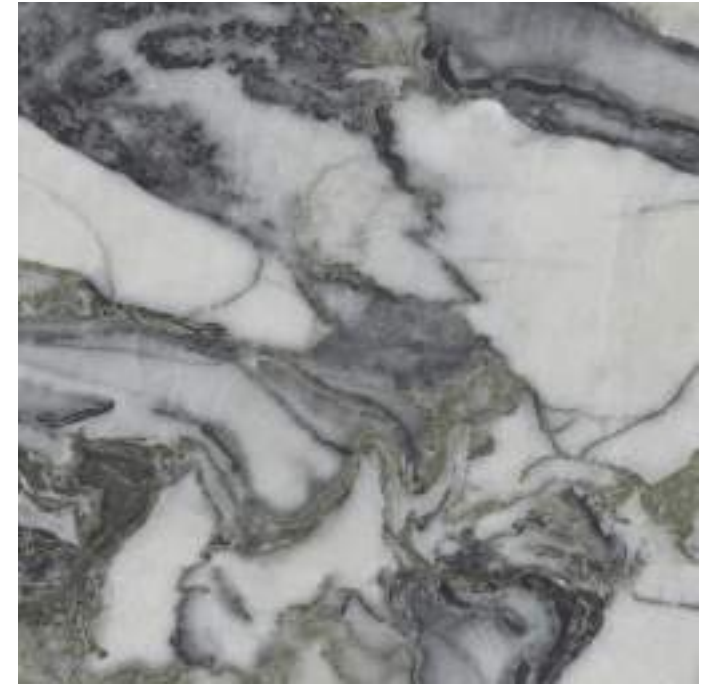

AVANT NATURAL
HIGH GLOSS FINISH

EURO PALLET PACKING

Size	Pcs. Per Box	Sq. Mtr. Per Box	Sq. Ft. Per Box	Weight Per Box In Kgs. (approx)	Sq. Mtr. Per Container	Total Boxes Per Container	Boxes Per Pallet	Total Pallets Per Cont	Thickness (mm) (approx)	Weight / CTN (approx)
60x60cm	4 pcs.	1.44	15.5	27.5	1440.00	1000	50	20	9.00	27500