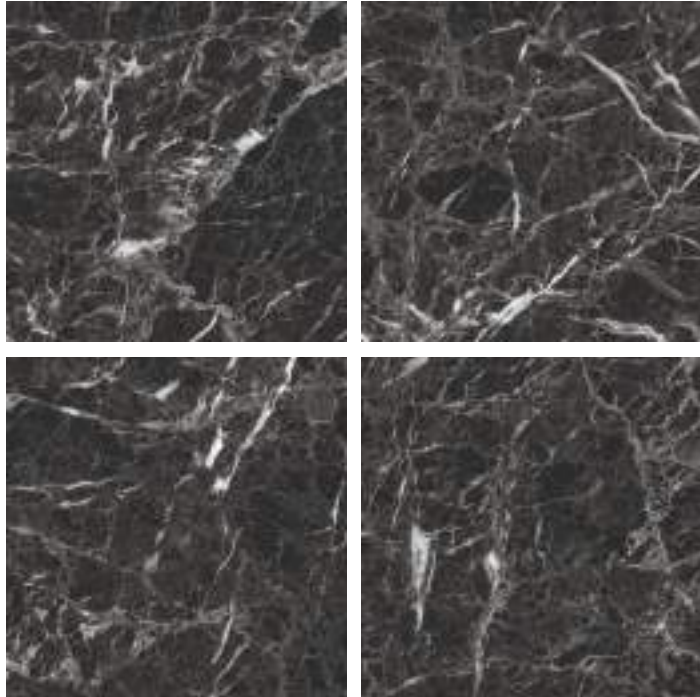

GLAZED
VITRIFIED TILES
**600x
600mm**

Random Face