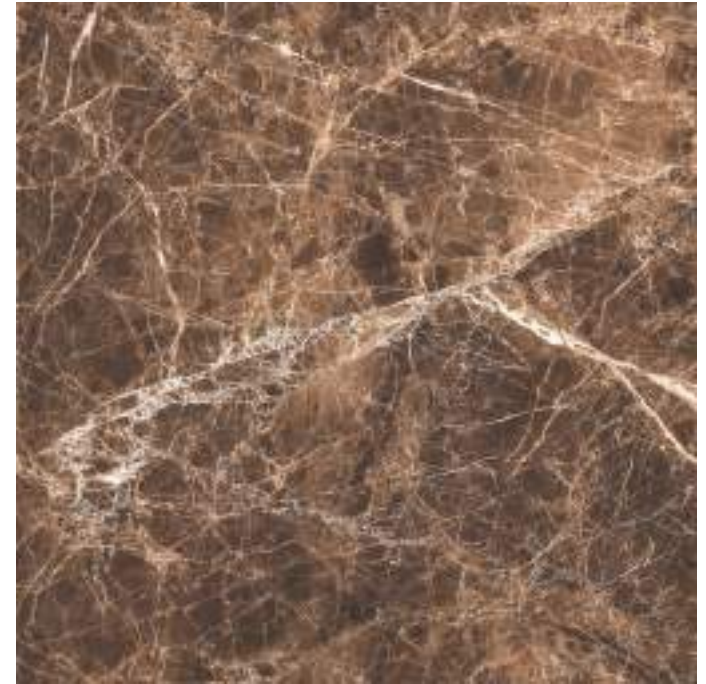

COSMO CAFE
HIGH GLOSS FINISH

EURO PALLET PACKING

Size	Pcs. Per Box	Sq. Mtr. Per Box	Sq. Ft. Per Box	Weight Per Box In Kgs. (approx)	Sq. Mtr. Per Container	Total Boxes Per Container	Boxes Per Pallet	Total Pallets Per Cont	Thickness (mm) (approx)	Weight / CTN (approx)
60x60cm	4 pcs.	1.44	15.5	27.5	1440.00	1000	50	20	9.00	27500