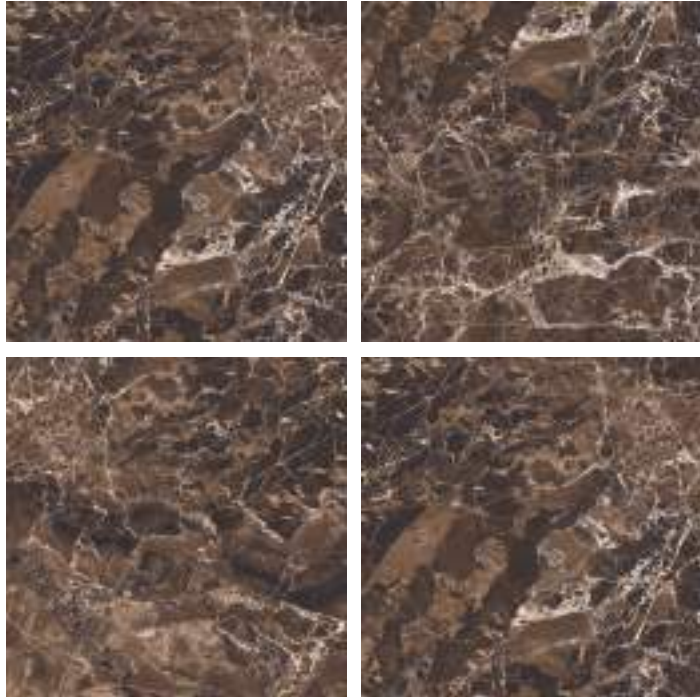

GLAZED
VITRIFIED TILES
**600x
600mm**

Random Face