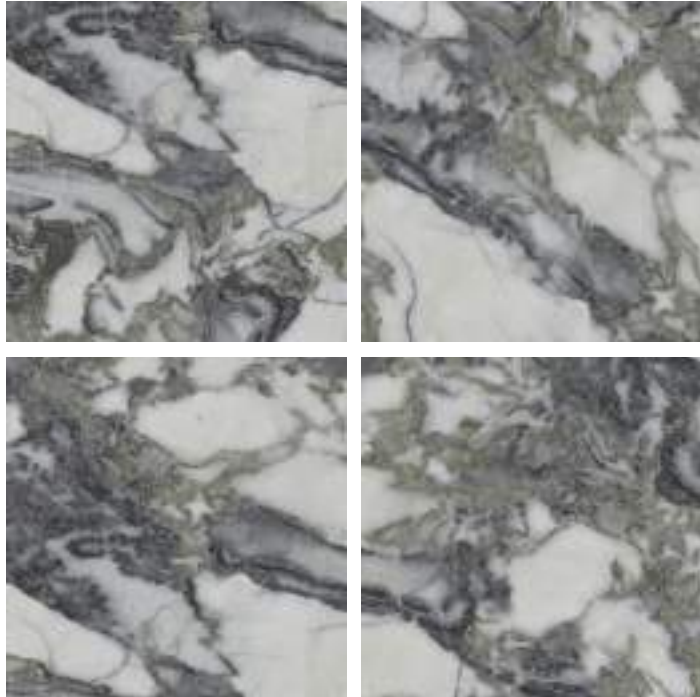

GLAZED
VITRIFIED TILES
**600x
600mm**

Random Face