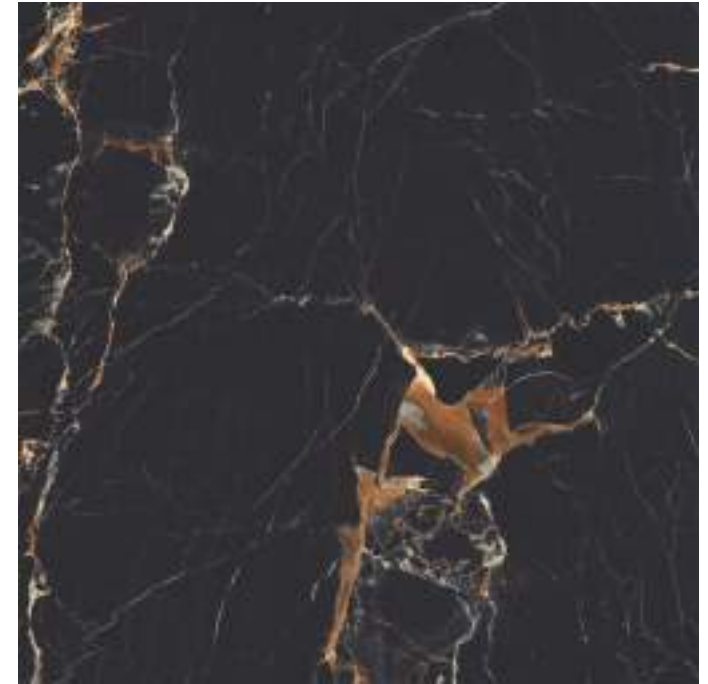

AMAIKA BLACK

HIGH GLOSS FINISH

EURO PALLET PACKING

Size	Pcs. Per Box	Sq. Mtr. Per Box	Sq. Ft. Per Box	Weight Per Box In Kgs. (approx)	Sq. Mtr. Per Container	Total Boxes Per Container	Boxes Per Pallet	Total Pallets Per Cont	Thickness (mm) (approx)	Weight / CTN (approx)
60x60cm	4 pcs.	1.44	15.5	27.5	1440.00	1000	50	20	9.00	27500