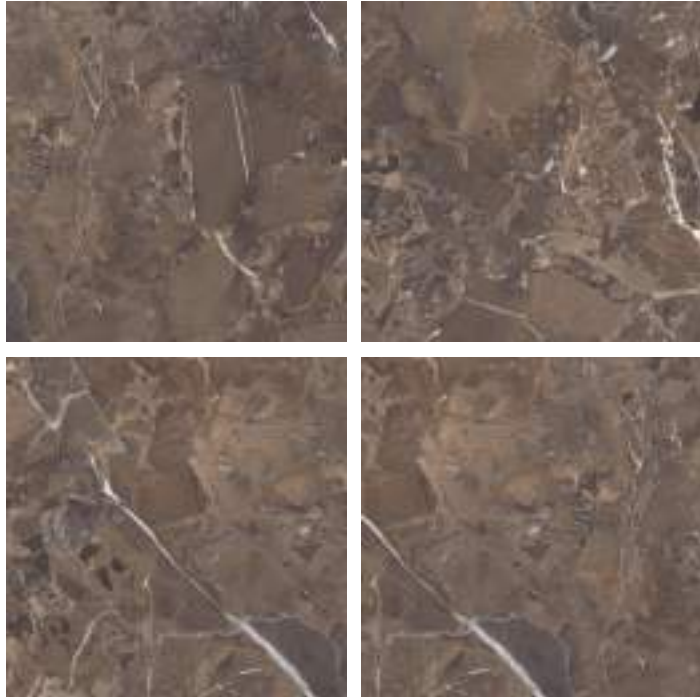

GLAZED
VITRIFIED TILES
**600x
600mm**

Random Face