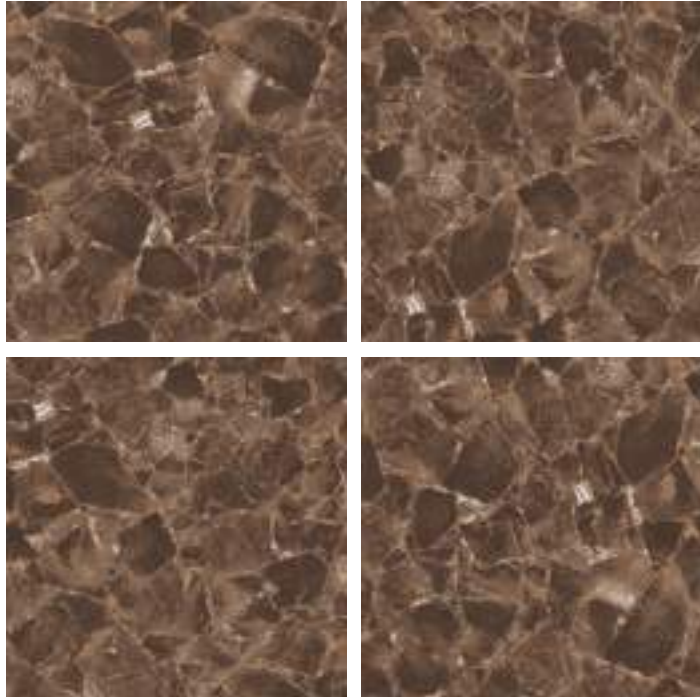

GLAZED
VITRIFIED TILES

600x
600mm

Random Face