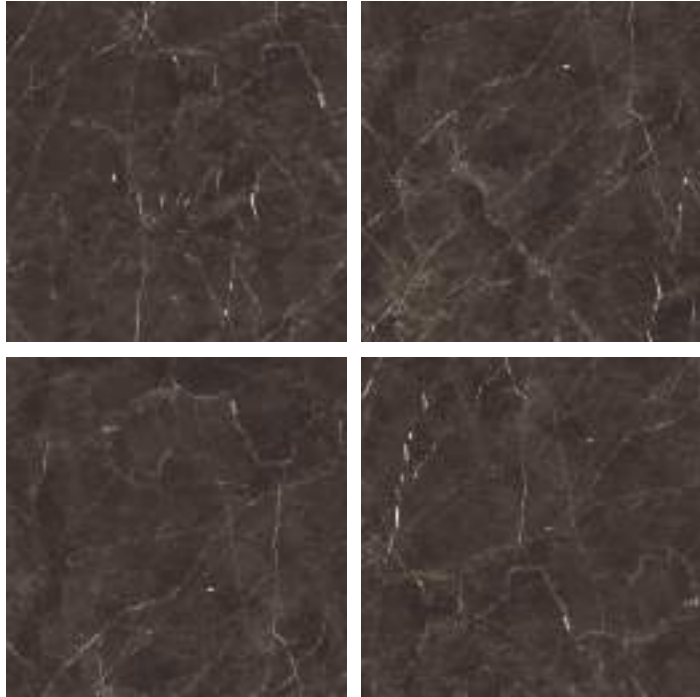

GLAZED
VITRIFIED TILES
**600x
600mm**

Random Face