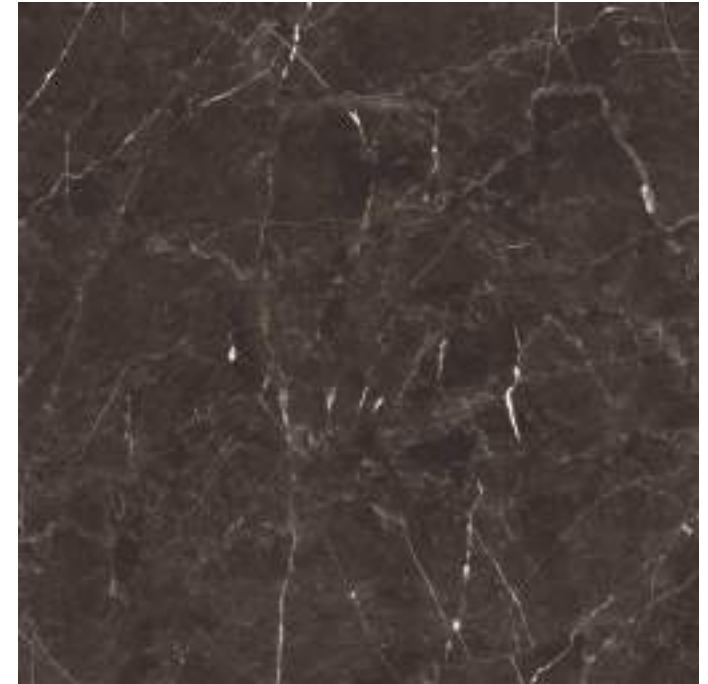

OXELL BROWN
HIGH GLOSS FINISH

EURO PALLET PACKING

Size	Pcs. Per Box	Sq. Mtr. Per Box	Sq. Ft. Per Box	Weight Per Box In Kgs. (approx)	Sq. Mtr. Per Container	Total Boxes Per Container	Boxes Per Pallet	Total Pallets Per Cont	Thickness (mm) (approx)	Weight / CTN (approx)
60x60cm	4 pcs.	1.44	15.5	27.5	1440.00	1000	50	20	9.00	27500