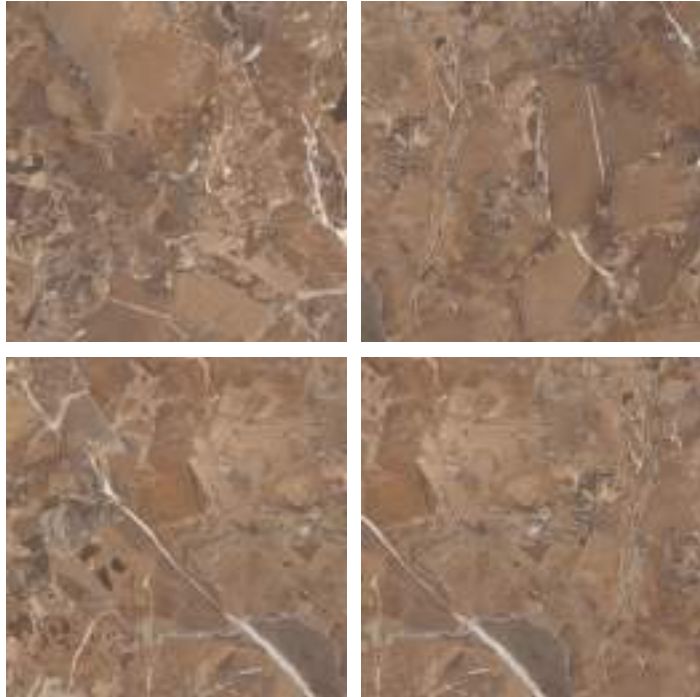

GLAZED
VITRIFIED TILES

600x
600mm

Random Face