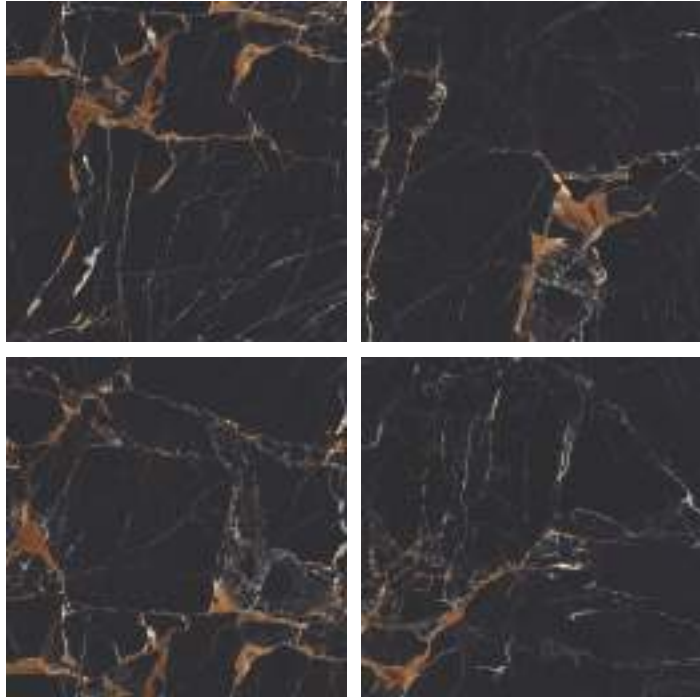

GLAZED
VITRIFIED TILES

600x
600mm

Random Face