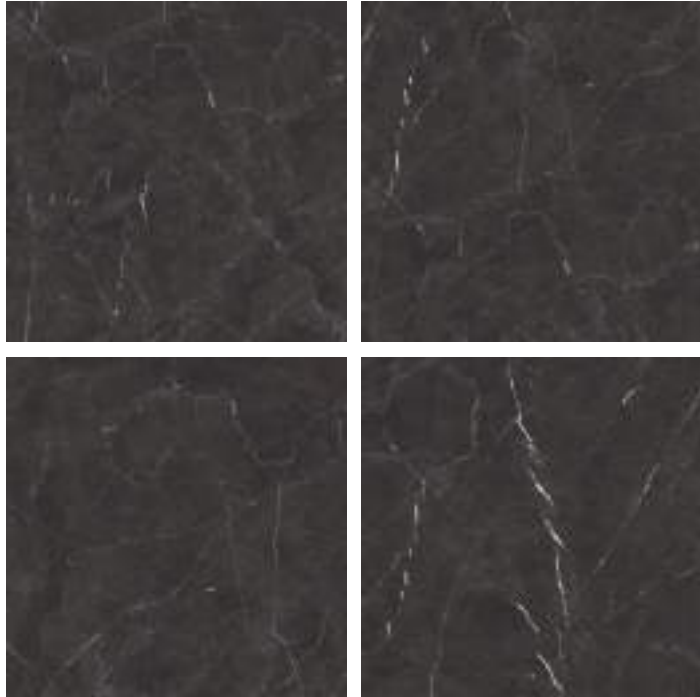

GLAZED
VITRIFIED TILES

600x
600mm

Random Face