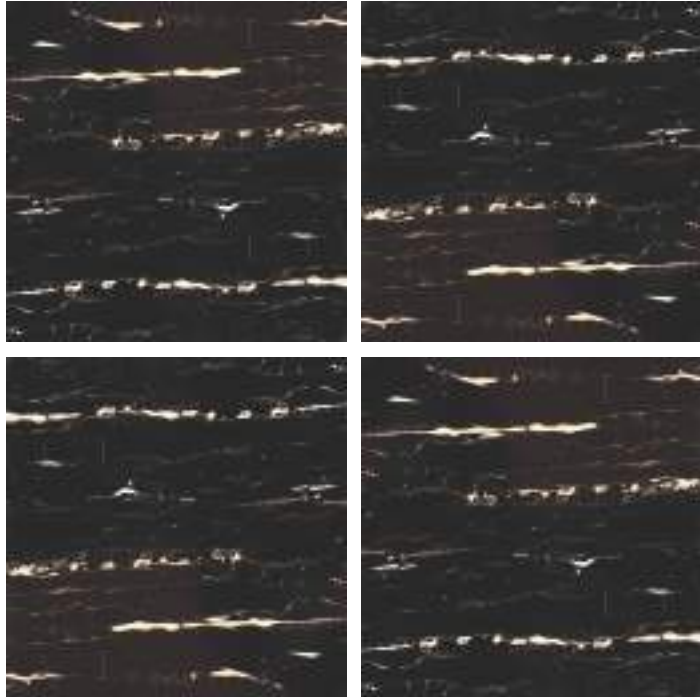

GLAZED
VITRIFIED TILES
**600x
600mm**

Random Face