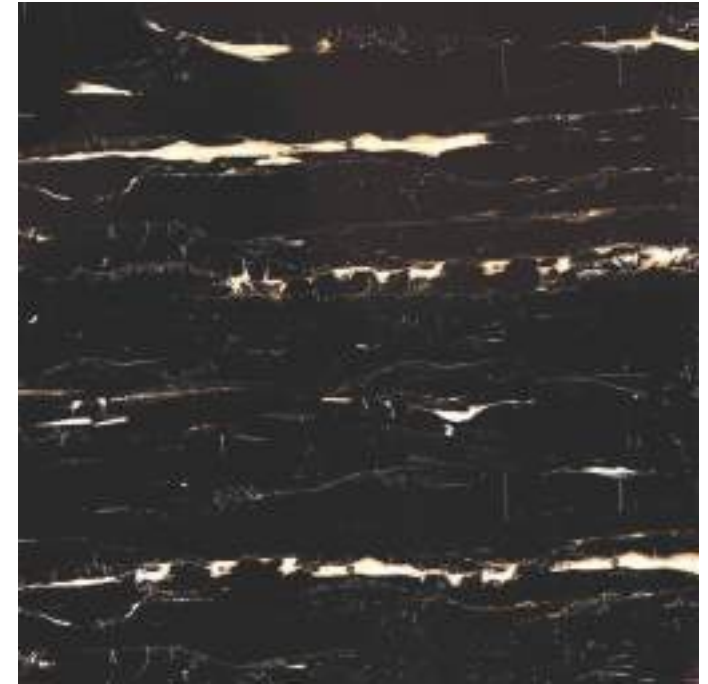

NERO PORTORO
HIGH GLOSS FINISH

EURO PALLET PACKING

Size	Pcs. Per Box	Sq. Mtr. Per Box	Sq. Ft. Per Box	Weight Per Box In Kgs. (approx)	Sq. Mtr. Per Container	Total Boxes Per Container	Boxes Per Pallet	Total Pallets Per Cont	Thickness (mm) (approx)	Weight / CTN (approx)
60x60cm	4 pcs.	1.44	15.5	27.5	1440.00	1000	50	20	9.00	27500