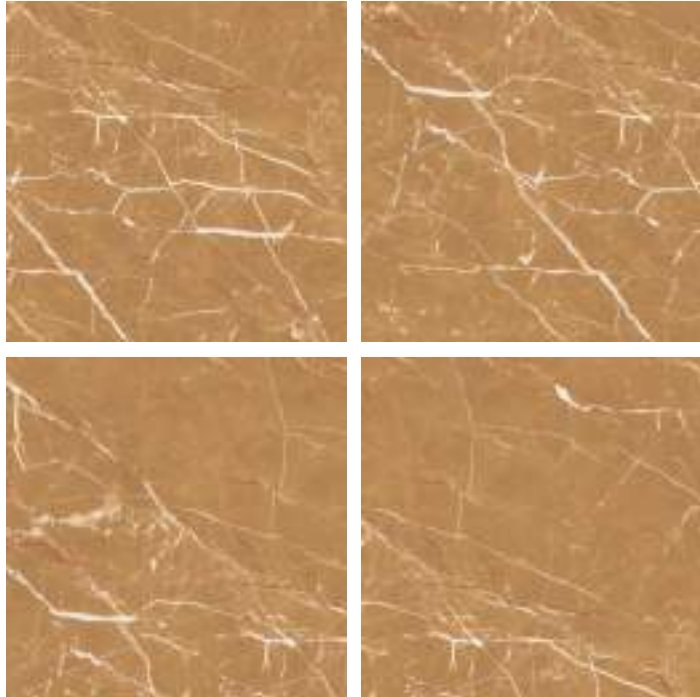

GLAZED
VITRIFIED TILES
**600x
600mm**

Random Face