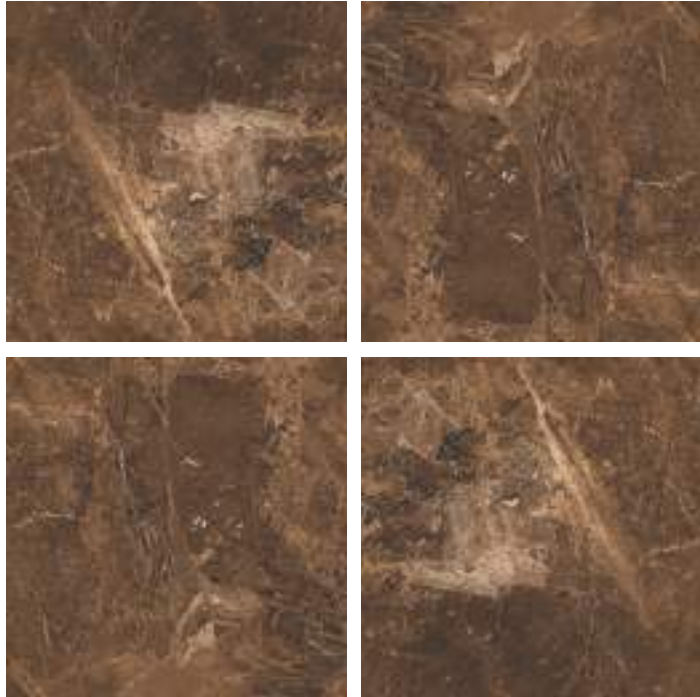

GLAZED
VITRIFIED TILES
**600x
600mm**

Random Face