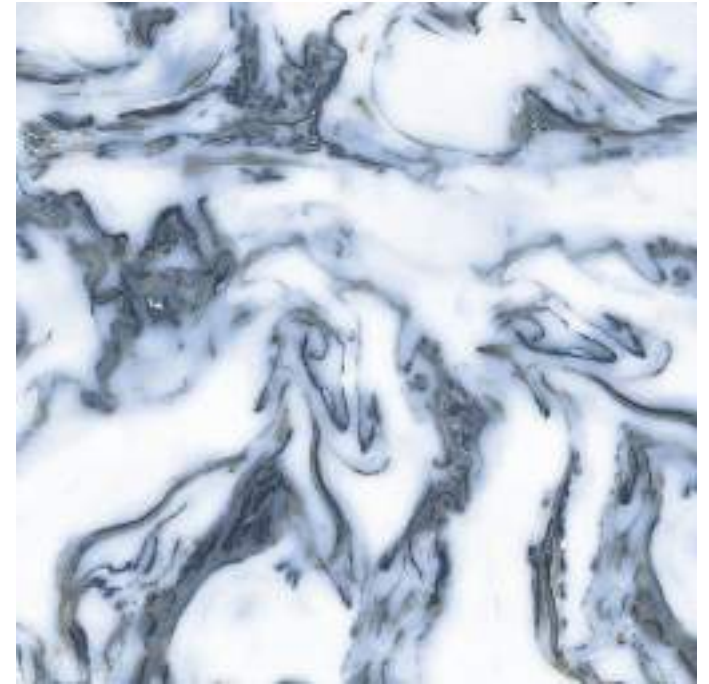

VISTA BLUE
HIGH GLOSS FINISH

EURO PALLET PACKING

Size	Pcs. Per Box	Sq. Mtr. Per Box	Sq. Ft. Per Box	Weight Per Box In Kgs. (approx)	Sq. Mtr. Per Container	Total Boxes Per Container	Boxes Per Pallet	Total Pallets Per Cont	Thickness (mm) (approx)	Weight / CTN (approx)
60x60cm	4 pcs.	1.44	15.5	27.5	1440.00	1000	50	20	9.00	27500