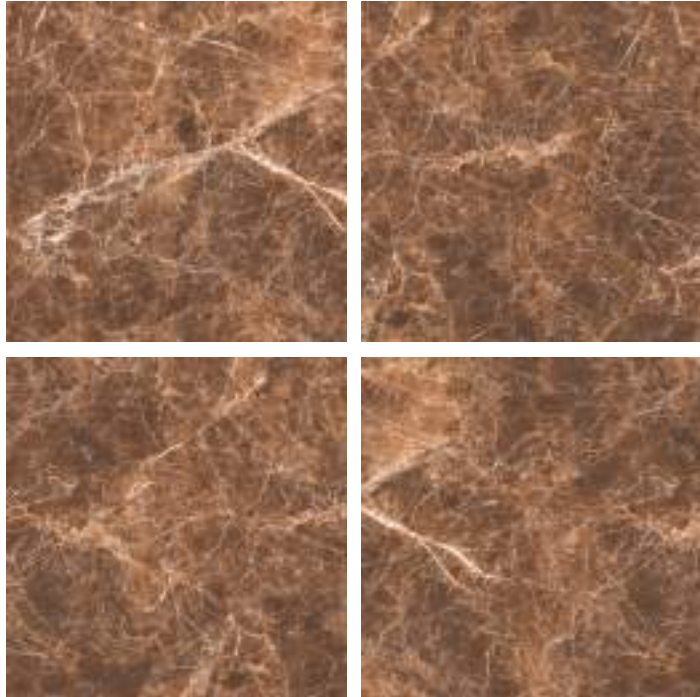

GLAZED
VITRIFIED TILES
**600x
600mm**

Random Face