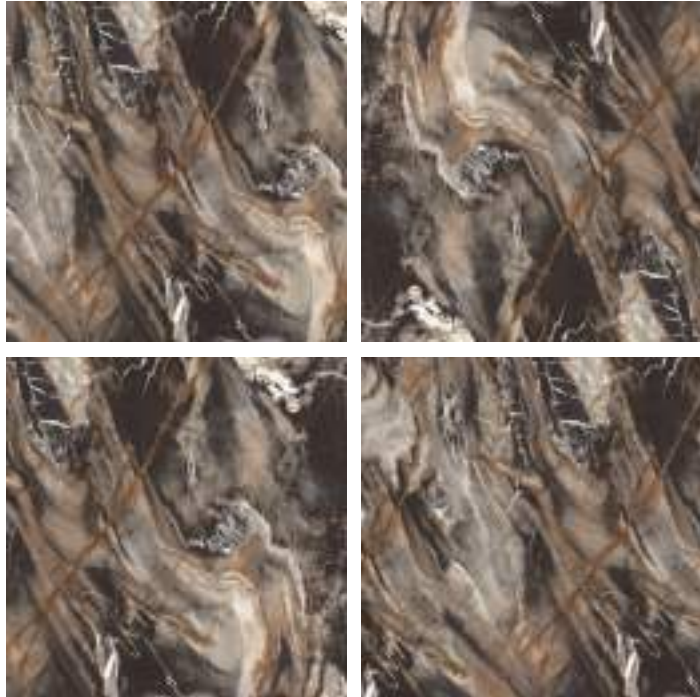

GLAZED
VITRIFIED TILES
**600x
600mm**

Random Face