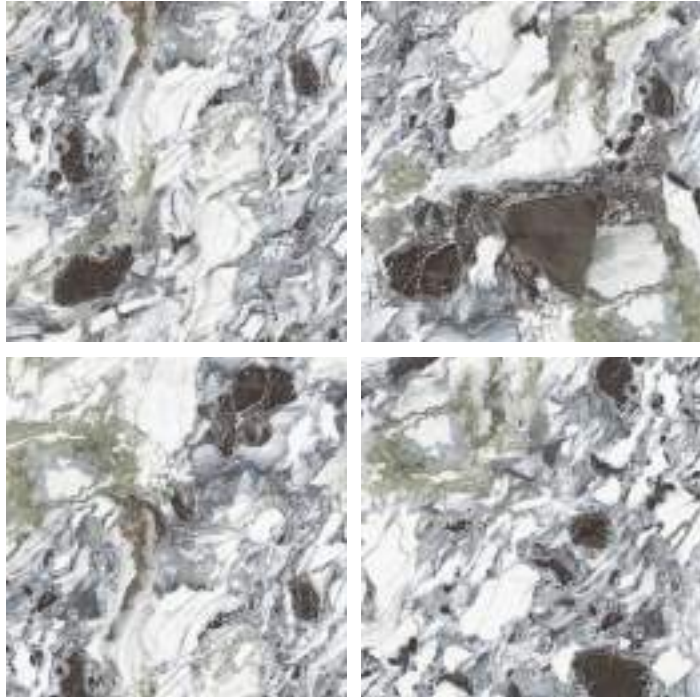

GLAZED
VITRIFIED TILES
**600x
600mm**

Random Face