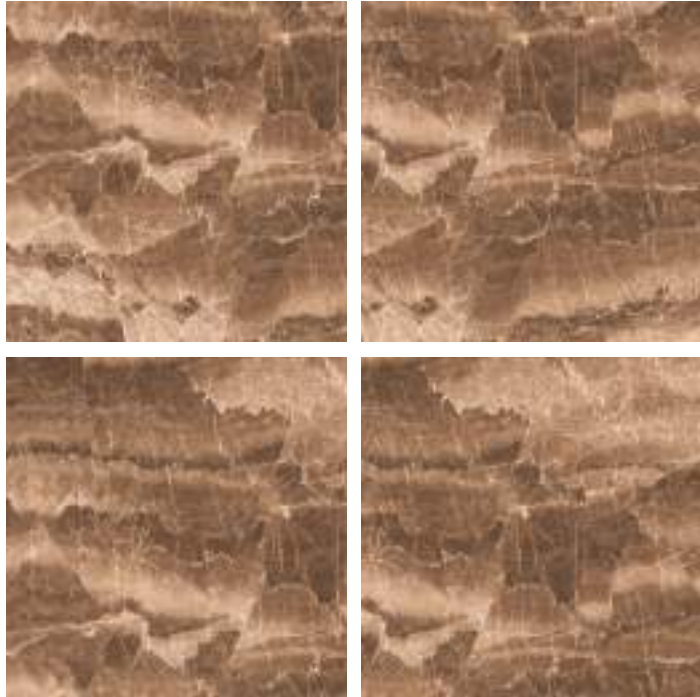

GLAZED
VITRIFIED TILES

600x
600mm

Random Face