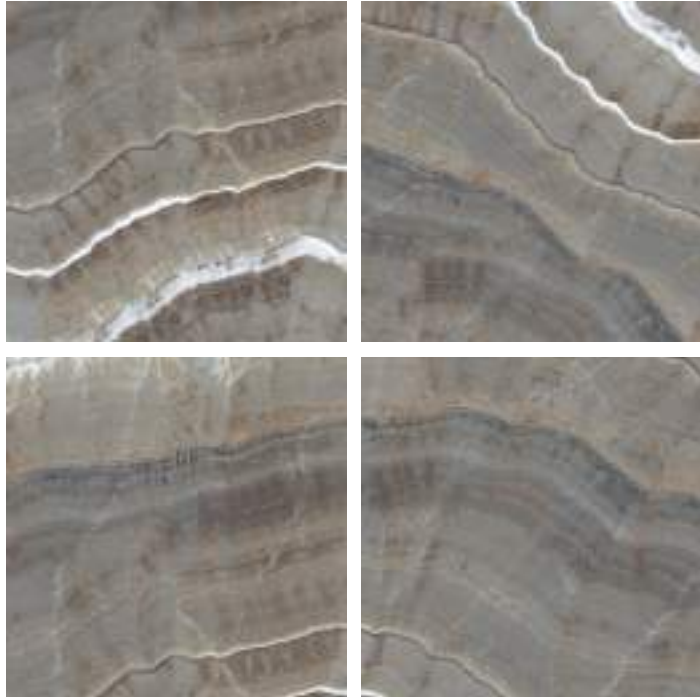

GLAZED
VITRIFIED TILES
**600x
600mm**

Random Face