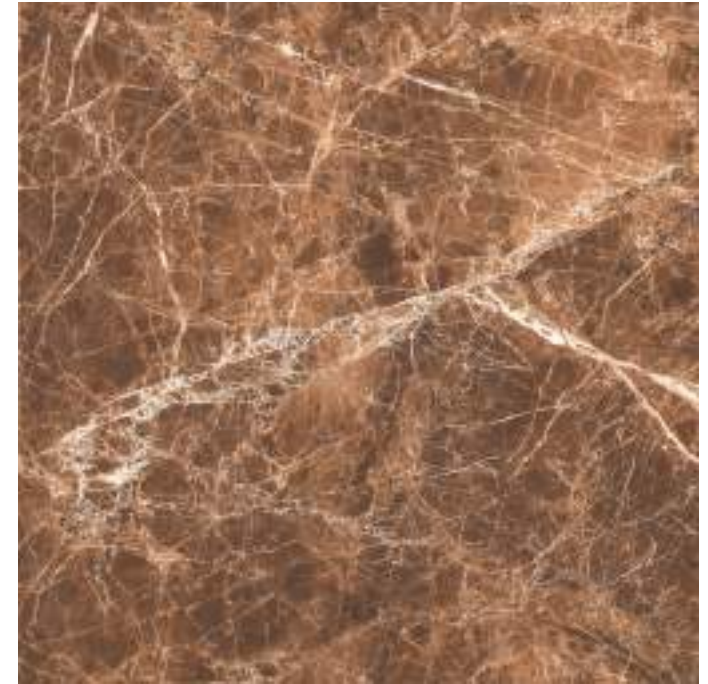

COSMO BROWN
HIGH GLOSS FINISH

EURO PALLET PACKING

Size	Pcs. Per Box	Sq. Mtr. Per Box	Sq. Ft. Per Box	Weight Per Box In Kgs. (approx)	Sq. Mtr. Per Container	Total Boxes Per Container	Boxes Per Pallet	Total Pallets Per Cont	Thickness (mm) (approx)	Weight / CTN (approx)
60x60cm	4 pcs.	1.44	15.5	27.5	1440.00	1000	50	20	9.00	27500