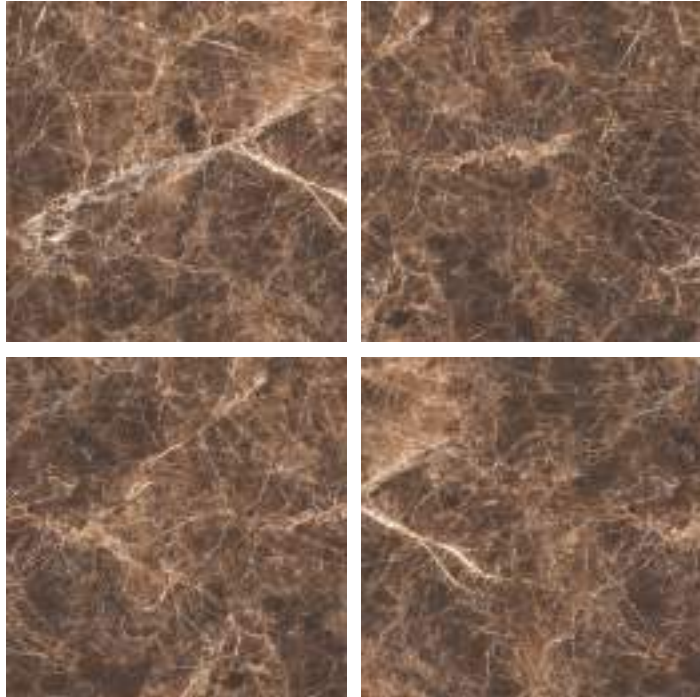

GLAZED
VITRIFIED TILES
**600x
600mm**

Random Face